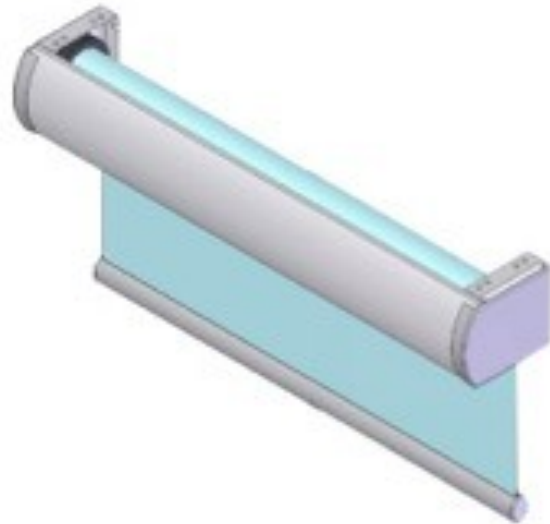

## LT-50 MOTOR 4" FASCIA BRACKET COMPONENTS

- OUR FASCIA IS DECORATIVE, EASY TO FABRICATE AND EASY TO INSTALL
- AVAILABLE IN 3-inch AND 4-inch CURVED AND SQUARE FASCIA. IT CAN BE COMBINED WITH COLOUR MATCHING END CAPS AND EXTERNAL HEM BAR

LT-50 MOTOR

### COMPONENTS

1. 4" CURVED FASCIA END CAPS
2. 4" CURVED FASCIA 16' x 6pcs
3. 4" SQUARE FASCIA END CAPS
4. 4" SQUARE FASCIA 16' x 6pcs
5. 4" FASCIA/CASSETTE BRACKET
6. 12mm IDLER END BEARING ZINC-PLATE
7. RETRACTABLE IDLER END 12 mm
8. 4" FASCIA/CASSETTE BRACKET FOR SOMFY
9. 4" ADJUSTABLE FASCIA/CASSETTE BRACKET
10. 2" MOTORIZED TUBE
11. SOMFY DRIVE
12. SOMFY LT-50 MOTOR
13. SOMFY MOTOR BRACKET
14. 4" ADJ. IDLER END BRACKET W/ 12mm BEARING