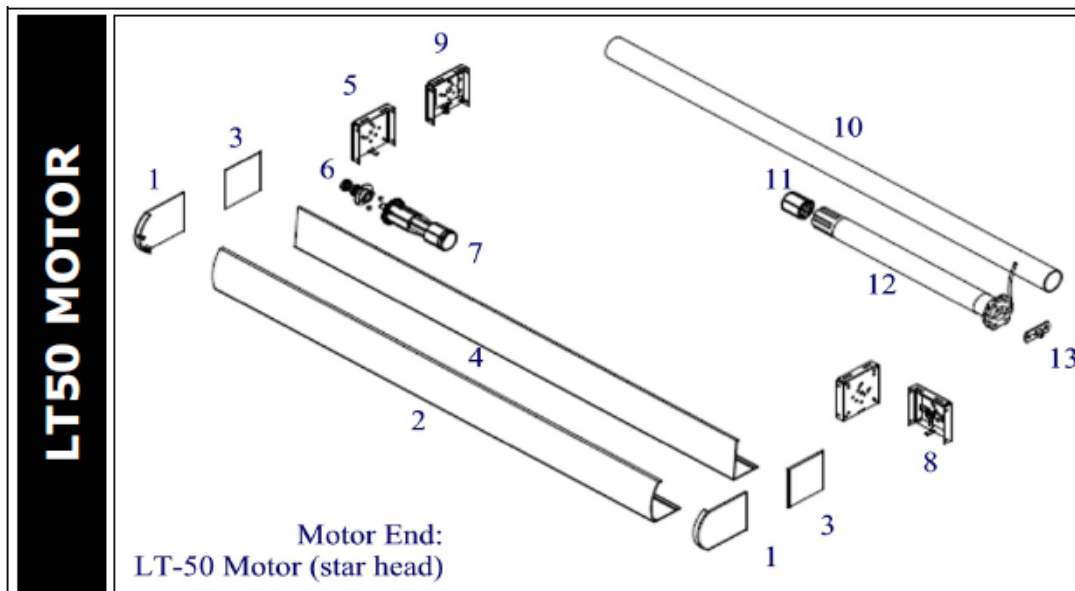

## LT-50 MOTOR 4" FASCIA BRACKET COMPONENTS

- OUR FASCIA IS DECORATIVE, EASY TO FABRICATE AND EASY TO INSTALL
- AVAILABLE IN 3-inch AND 4-inch CURVED AND SQUARE FASCIA. IT CAN BE COMBINED WITH COLOUR MATCHING END CAPS AND EXTERNAL HEM BAR

### COMPONENTS

1. 4" CURVED FASCIA END CAPS
2. 4" CURVED FASCIA 16' x 6pcs
3. 4" SQUARE FASCIA END CAPS
4. 4" SQUARE FASCIA 16' x 6pcs
5. 4" FASCIA/CASSETTE BRACKET
6. 12mm IDLER END BEARING ZINC-PLATE
7. RETRACTABLE IDLER END 12 mm
8. 4" FASCIA/CASSETTE BRACKET FOR SOMFY
9. 4" ADJUSTABLE FASCIA/CASSETTE BRACKET
10. 2" MOTORIZED TUBE
11. SOMFY DRIVE
12. SOMFY LT-50 MOTOR
13. SOMFY MOTOR BRACKET
14. 4" ADJ. IDLER END BRACKET W/ 12mm BEARING